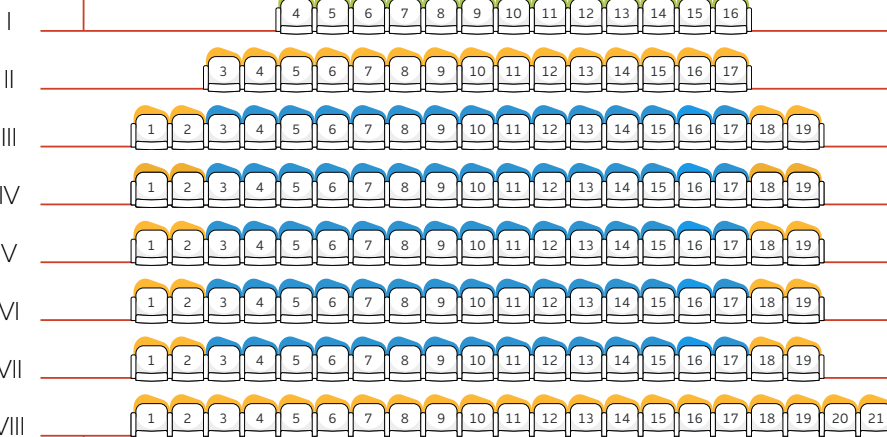

Stage

Orchestra

 Seats I
Quantity: 247

 Seats II
Quantity: 183

 Seats III
Quantity: 56

 Lodge
Quantity: 19

 Seats with limited visibility
Quantity: 34

 Wheelchair

Entrance

Entrance

Row

Balcony